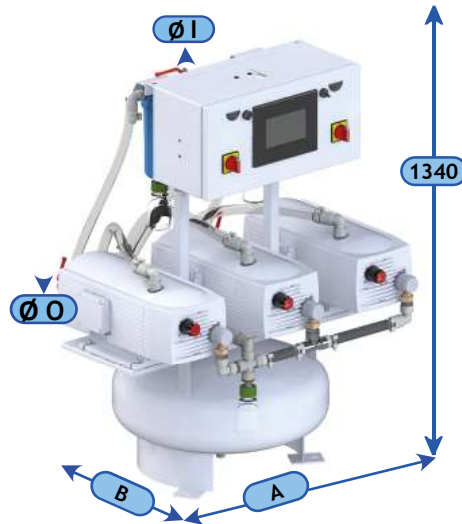

## Dimensions (mm)

MINIVAC 2 and 3 - PS

MINIVAC 2 and 3 - ARICA

MINIVAC ARICA	A	B	Ø I	Ø O
17V / 27V	980	700	G3/4"	G3/4"
41V	1010	780	G1"	G1"